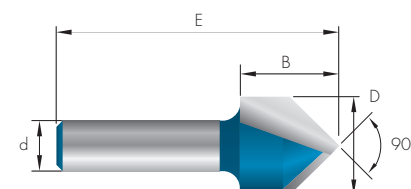

Ref. FRC51900

					FRC5
	D	B	d	E	€
FRC51270	12,7	12,7	8,0	45,5	30,07
FRC51600	16,0	15,9	8,0	45,7	33,96
FRC51900	19,0	16,0	8,0	51,5	40,13

FRESA COLA DE MILANO CON PRECORTADOR

Ref. FRC6

MD

14°

Ref. FRC61270

					FRC6
	D	B	d	E	€
FRC61270	12,7	11,8	8,0	45	45,24