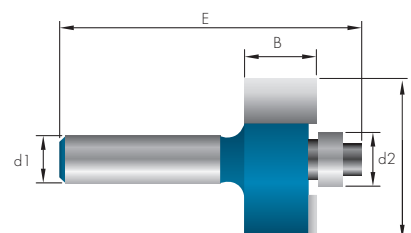

FRESA RECTA RANURADO Y COPIADO CORTE AL CENTRO

Ref. FRC2

MD

1Z

2Z

Ref. FRC21400

							FRC2
	Z	D	B	d	A	E	€
FRC20300	1Z	3,0	11,0	8,0	29,0	51,0	24,06
FRC20400	2Z	4,0	11,0	8,0	-	51,2	24,06
FRC20500	2Z	5,0	11,0	8,0	-	51,2	25,87
FRC20600	2Z	6,0	19,5	8,0	-	51,0	25,87
FRC20760	2Z	7,6	21,0	8,0	-	58,0	25,87
FRC20800	2Z	8,0	20,0	8,0	-	51,0	25,87
FRC21000	2Z	10,0	20,0	8,0	-	51,0	26,85
FRC21200	2Z	12,0	20,0	8,0	-	51,0	28,80
FRC21400	2Z	14,0	20,0	8,0	-	51,0	30,93
FRC21600	2Z	16,0	20,0	8,0	-	51,0	33,30
FRC21800	2Z	18,0	20,0	8,0	-	51,0	34,56
FRC22000	2Z	20,0	20,0	8,0	-	51,0	37,53
FRC22200	2Z	22,0	25,0	8,0	-	56,0	38,99
FRC22400	2Z	24,0	10,0	8,0	-	42,5	40,02

FRESA RECTA FRONTAL REBAJADO CON COPIADOR

Ref. FRC3

MD

2Z

Ref. FRC32860

						FRC3
	D	B	d1	d2	E	€
FRC32860	28,6	12,7	8,0	9,5	53,4	46,59

FRESA RECTA REBAJE LATERAL CON COPIADOR

Ref. FRC4