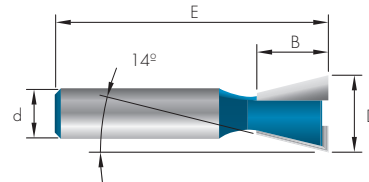

Ref. FRC51900

					FRC5
	D	B	d	E	€
FRC51270	12,7	12,7	8,0	45,5	30,07
FRC51600	16,0	15,9	8,0	45,7	33,96
FRC51900	19,0	16,0	8,0	51,5	40,13

FRESA COLA DE MILANO CON PRECORTADOR

Ref. FRC6

MD

14°

Ref. FRC61270

					FRC6
	D	B	d	E	€
FRC61270	12,7	11,8	8,0	45	45,24