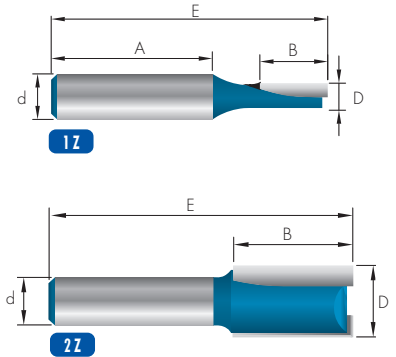

							FRC1
	Z	D	B	d	A	E	€
FRC10300	1Z	3,0	8,0	8,0	32,0	51,0	27,66
FRC10400	1Z	4,0	8,0	8,0	33,6	51,0	27,66
FRC10500	1Z	5,0	12,5	8,0	29,7	51,0	29,75
FRC10600	2Z	6,0	16,0	8,0	-	48,0	29,75
FRC10800	2Z	8,0	20,0	8,0	-	51,0	30,88
FRC11000	2Z	10,0	20,0	8,0	-	51,0	30,88
FRC11200	2Z	12,0	20,0	8,0	-	51,0	33,12

FRESA RECTA RANURADO Y COPIADO CORTE AL CENTRO

Ref. FRC2

MD

1Z

2Z

Ref. FRC21400

							FRC2
	Z	D	B	d	A	E	€
FRC20300	1Z	3,0	11,0	8,0	29,0	51,0	24,06
FRC20400	2Z	4,0	11,0	8,0	-	51,2	24,06
FRC20500	2Z	5,0	11,0	8,0	-	51,2	25,87
FRC20600	2Z	6,0	19,5	8,0	-	51,0	25,87
FRC20760	2Z	7,6	21,0	8,0	-	58,0	25,87
FRC20800	2Z	8,0	20,0	8,0	-	51,0	25,87
FRC21000	2Z	10,0	20,0	8,0	-	51,0	26,85
FRC21200	2Z	12,0	20,0	8,0	-	51,0	28,80
FRC21400	2Z	14,0	20,0	8,0	-	51,0	30,93
FRC21600	2Z	16,0	20,0	8,0	-	51,0	33,30
FRC21800	2Z	18,0	20,0	8,0	-	51,0	34,56
FRC22000	2Z	20,0	20,0	8,0	-	51,0	37,53
FRC22200	2Z	22,0	25,0	8,0	-	56,0	38,99
FRC22400	2Z	24,0	10,0	8,0	-	42,5	40,02