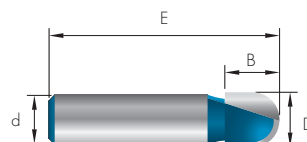

Ref. FRC81270

					FRC8
	D	B	d	E	€
FRC80950	9,5	9,5	8,0	40	37,23
FRC81270	12,7	12,7	8,0	40	39,75