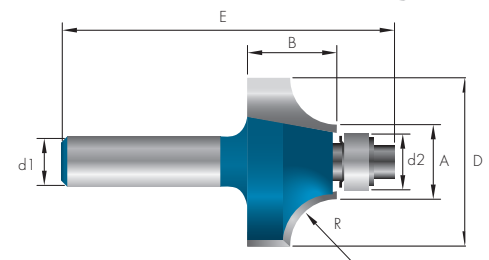

Ref. FRC102860

FRC10								
	D	B	d1	A	E	d2	R	€
FRC102540	25,4	13,5	8,0	12,7	54,0	9,5	6,35	62,51
FRC102860	28,6	15,2	8,0	12,7	57,0	9,5	7,95	65,93
FRC103180	31,8	16,5	8,0	12,7	56,0	9,5	9,55	70,96
FRC103810	38,1	19,0	8,0	12,7	59,0	9,5	12,7	82,56