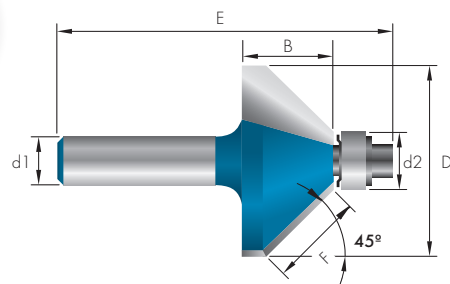

FRESA BISELADO 45° CON COPIADOR

Ref. FRC7

MD

Ref. FRC73200

							FRC7
	D	B	d1	d2	E	F	€
FRC73200	32,0	15,0	8,0	9,5	56	15,7	42,41

FRESA RADIO CÓNCAVO

Ref. FRC8

MD