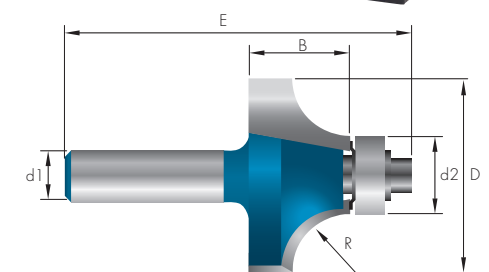

Ref. FRC112860

FRC11							
	D	B	d1	d2	E	R	€
FRC112500	25,0	13,5	8,0	12,7	55,0	6,35	62,51
FRC112860	28,6	15,2	8,0	12,7	57,0	7,95	65,93
FRC113180	31,8	16,5	8,0	12,7	57,0	9,55	70,96
FRC113810	38,1	16,5	8,0	12,7	59,0	12,7	82,56