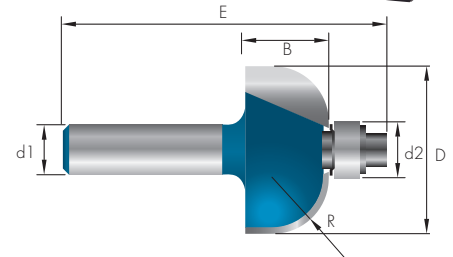

Ref. FRC81270

					FRC8
	D	B	d	E	€
FRC80950	9,5	9,5	8,0	40	37,23
FRC81270	12,7	12,7	8,0	40	39,75

FRESA RADIO CÓNCAVO CON COPIADOR

MD

Ref. FRC9

Ref. FRC2850

FRC9							
	D	B	d1	d2	E	R	€
FRC2850	28,5	14,1	8,0	9,5	50,0	9,5	57,18
FRC93500	35,0	16,0	8,0	9,5	59,0	12,7	67,84