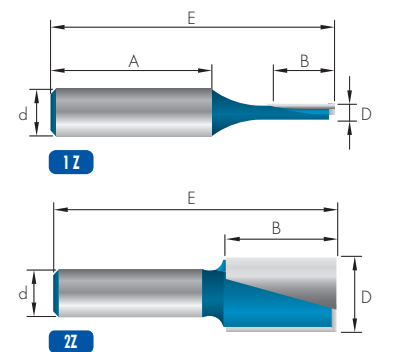

							FRC1
	Z	D	B	d	A	E	€
FRC10300	1Z	3,0	8,0	8,0	32,0	51,0	27,66
FRC10400	1Z	4,0	8,0	8,0	33,6	51,0	27,66
FRC10500	1Z	5,0	12,5	8,0	29,7	51,0	29,75
FRC10600	2Z	6,0	16,0	8,0	-	48,0	29,75
FRC10800	2Z	8,0	20,0	8,0	-	51,0	30,88
FRC11000	2Z	10,0	20,0	8,0	-	51,0	30,88
FRC11200	2Z	12,0	20,0	8,0	-	51,0	33,12

FRESA RECTA RANURADO Y COPIADO CORTE AL CENTRO

Ref. FRC2

MD

1Z

2Z

Ref. FRC21400

							FRC2
	Z	D	B	d	A	E	€
FRC20300	1Z	3,0	11,0	8,0	29,0	51,0	24,06
FRC20400	2Z	4,0	11,0	8,0	-	51,2	24,06
FRC20500	2Z	5,0	11,0	8,0	-	51,2	25,87
FRC20600	2Z	6,0	19,5	8,0	-	51,0	25,87
FRC20760	2Z	7,6	21,0	8,0	-	58,0	25,87
FRC20800	2Z	8,0	20,0	8,0	-	51,0	25,87
FRC21000	2Z	10,0	20,0	8,0	-	51,0	26,85
FRC21200	2Z	12,0	20,0	8,0	-	51,0	28,80
FRC21400	2Z	14,0	20,0	8,0	-	51,0	30,93
FRC21600	2Z	16,0	20,0	8,0	-	51,0	33,30
FRC21800	2Z	18,0	20,0	8,0	-	51,0	34,56
FRC22000	2Z	20,0	20,0	8,0	-	51,0	37,53
FRC22200	2Z	22,0	25,0	8,0	-	56,0	38,99
FRC22400	2Z	24,0	10,0	8,0	-	42,5	40,02

FRESA RECTA FRONTAL REBAJADO CON COPIADOR

Ref. FRC3

MD

2Z

Ref. FRC32860

						FRC3
	D	B	d1	d2	E	€
FRC32860	28,6	12,7	8,0	9,5	53,4	46,59

FRESA RECTA REBAJE LATERAL CON COPIADOR

Ref. FRC4