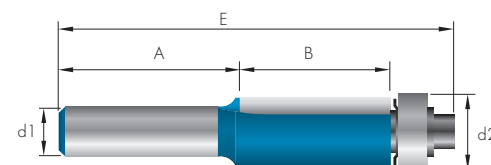

FRESA RECTA FRONTAL REBAJADO CON COPIADOR

Ref. FRC3

MD

2Z

Ref. FRC32860

						FRC3
	D	B	d1	d2	E	€
FRC32860	28,6	12,7	8,0	9,5	53,4	46,59

FRESA RECTA REBAJE LATERAL CON COPIADOR

Ref. FRC4

MD

2Z

Ref. FRC41270

						FRC4
	d2	B	d1	A	E	€
FRC41270	12,7	25,4	8,0	30,0	67,0	36,55

FRESA PARA RANURAR EN V A 90º

Ref. FRC5

MD

90°

Ref. FRC51900

					FRC5
	D	B	d	E	€
FRC51270	12,7	12,7	8,0	45,5	30,07
FRC51600	16,0	15,9	8,0	45,7	33,96
FRC51900	19,0	16,0	8,0	51,5	40,13